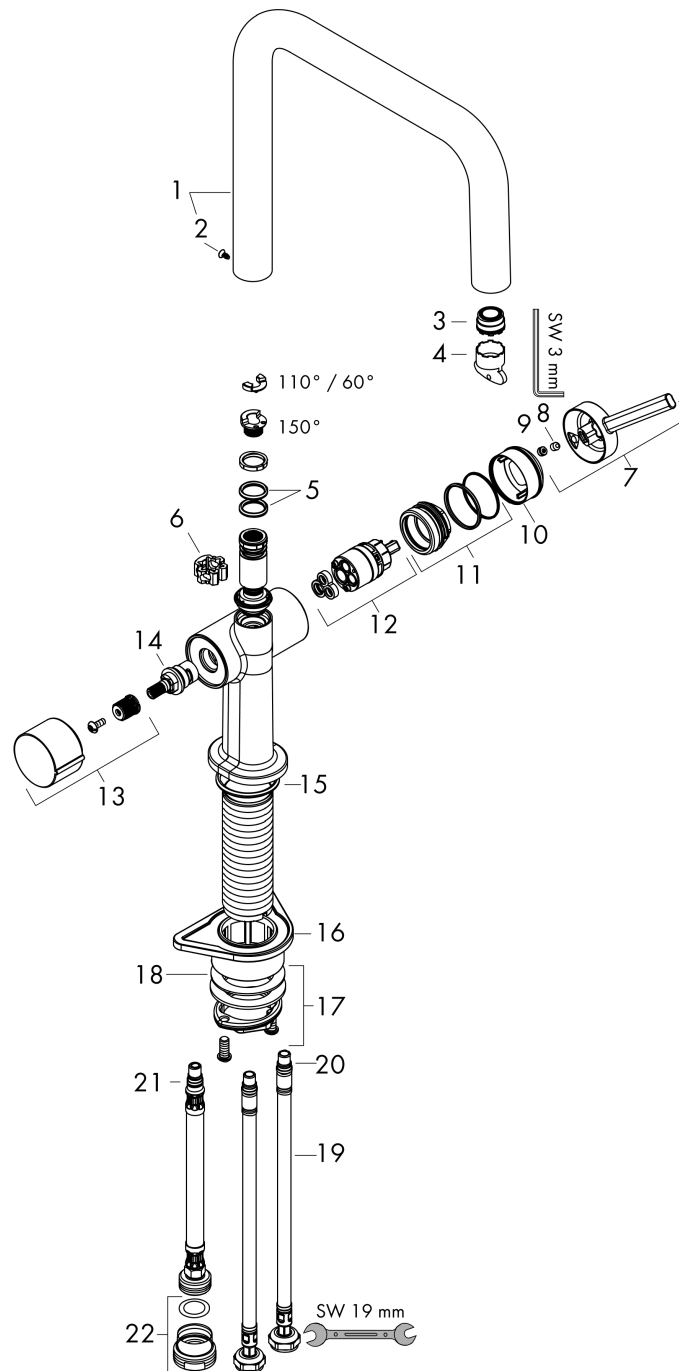

### Scale drawing

### Flowchart

**Talis M54**  
**Single lever kitchen mixer U 220, device shut-off valve, 1jet**  
 Surfaces: **Stainless Steel Finish**    Article Number: **72807800**

## Exploded Drawing

Year of production: >04/21

### Spare part list

Year of production: >04/21

Pos.	Description	Article Number	Price	PU
1	spout cpl.	93756800	-	1
2	screw	94319000	-	1
3	spray former	93748000	-	1
4	service tool	93750000	-	1
5	O-Ring 14x2,5	98189000	-	1
6	axialring	97558000	-	1
7	handle	93736800	-	1
8	hollow set screw M5x5	98446000	-	1
9	screw cover	93735610	-	1
10	flange	93737800	-	1
11	nut	93738000	-	1
12	cartridge, assy	93760000	-	1
13	handle	93809800	-	1
14	shut off unit	93658000	-	1
15	O-ring 36x3	98052000	-	1
16	support	97523000	-	1
17	fixing set (Ø 34)	95049000	-	1
18	lever collar	97548000	-	1
19	connection hose 900 mm M8x0,75 G3/8	93746000	-	1
20	O-ring 6,6x1,6	93019000	-	1
21	O-ring 7x1,5	98422000	-	1
22	reduction coupling	92844000	-	1