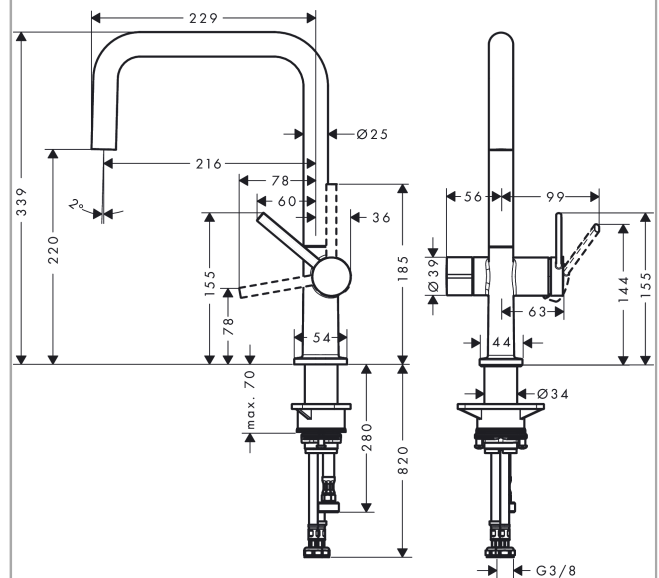

#### product features

- ComfortZone 220
- swivel range adjustable in 4 steps 60°, 110°, 150° or 360°
- laminar spray
- with integrated shut-off valve
- device connection DN20
- connection dimension: DN15
- maximum flow rate at 3 bar: 8 l/min
- ceramic cartridge
- connection type: G 3/8 connections
- temperature limitation adjustable
- suitable for continuous flow water heaters
- tap hole with Ø 35 mm required

### Scale drawing

### Flowchart

**Talis M54**  
**Single lever kitchen mixer U 220, device shut-off valve, 1jet**  
 Surfaces: **Stainless Steel Finish**    Article Number: **72807800**

### Spare part list

Year of production: >04/21

Pos.	Description	Article Number	Price	PU
1	spout cpl.	93756800	-	1
2	screw	94319000	-	1
3	spray former	93748000	-	1
4	service tool	93750000	-	1
5	O-Ring 14x2,5	98189000	-	1
6	axialring	97558000	-	1
7	handle	93736800	-	1
8	hollow set screw M5x5	98446000	-	1
9	screw cover	93735610	-	1
10	flange	93737800	-	1
11	nut	93738000	-	1
12	cartridge, assy	93760000	-	1
13	handle	93809800	-	1
14	shut off unit	93658000	-	1
15	O-ring 36x3	98052000	-	1
16	support	97523000	-	1
17	fixing set (Ø 34)	95049000	-	1
18	lever collar	97548000	-	1
19	connection hose 900 mm M8x0,75 G3/8	93746000	-	1
20	O-ring 6,6x1,6	93019000	-	1
21	O-ring 7x1,5	98422000	-	1
22	reduction coupling	92844000	-	1